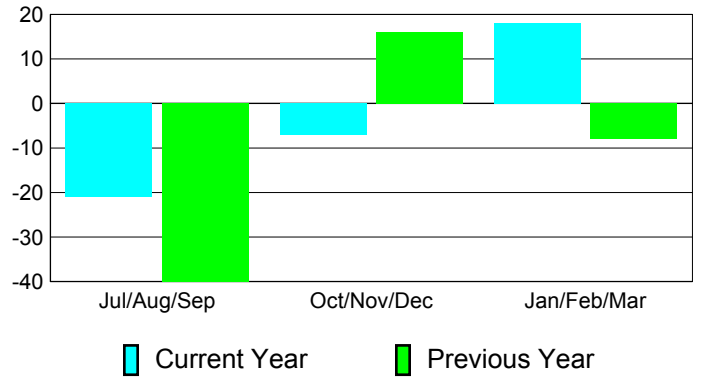

Gender Comparison 2010-2011

Jul/Aug/Sep

Oct/Nov/Dec

Jan/Feb/Mar

Male

Female