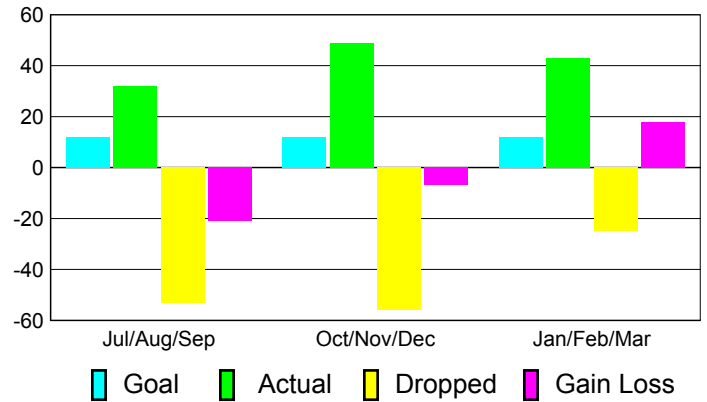

### YTD Status Quo Clubs 2010-2011

Status Quo Clubs Compared to Status Quo Members

## MEMBERSHIP

**Membership Results  
2010-2011**

**Membership  
2009-2010**

Month	Net Memb Goal	Actual New Memb	Actual Dropped Memb	Gain/Loss of Memb	Gain/Loss of Memb
Jul/Aug/Sep	12	32	-53	-21	-40
Oct/Nov/Dec	12	49	-56	-7	16
Jan/Feb/Mar	12	43	-25	18	-8
<b>Totals</b>	<b>36</b>	<b>124</b>	<b>-134</b>	<b>-10</b>	<b>-32</b>

### Membership Results 2010-2011

Goal, New, Dropped, Gain/Loss

### Comparison of Membership Gain/Loss

Current Year Compared to the Previous Year